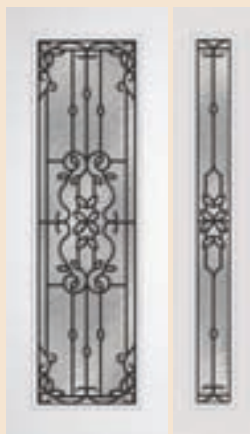

MEDITERRANEAN 8/0 Doors