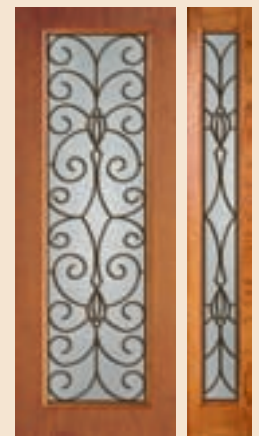

612CA	493CA	
8/0 FULL LIGHT	FULL SIDELIGHT	
8/0 x 2/8	2/10	3/0
TF	•	•
SF	•	•
Steel	•	•