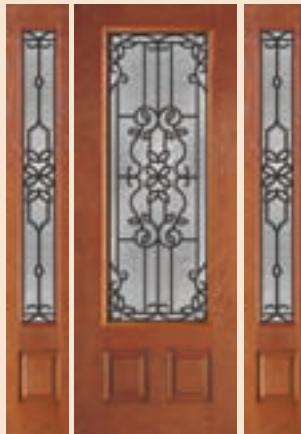

MEDITERRANEAN 8/0 Doors