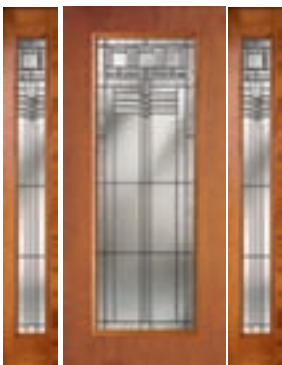

Craftsman style

OAK PARK

INSTOCK

©2003 ODL

Patina Caming

Clear Bevels

Thin Reed Glass

Seedy & Crinkle Glass

Privacy Rating 5

686/687*KP		694/690KP	
FULL LIGHT		7" or 8" SIDELIGHT	
6/8 x	2/8 | 2/10 | 3/0	12"	14"
TF	• • •	•	•
SF	• • •	•	•
Steel	• • •	•	•