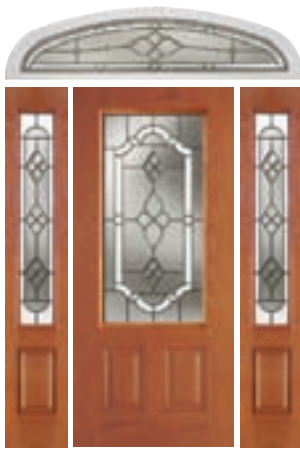

607TP		422TP	
3/4 LIGHT		3/4 SIDELIGHT	
6/8 x	3/0	12"	14"
TF	•	•	•
SF	•	•	•
Steel	•	•	•

TRANSOM 503/578TP ■