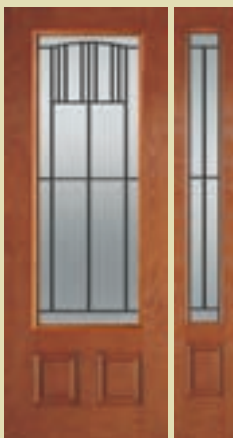

MADISON 8/0 Doors

686MI			694/690MI	
8/0 3/4 LIGHT			7" or 8" SIDELIGHT	
8/0 x	2/8	3/0	12"	14"
TF	•	•	•	•
SF	•	•	•	•
Steel	•	•	•	•