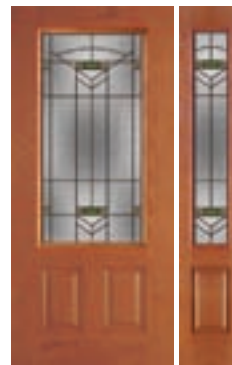

607GRF		422GRF	
3/4 LIGHT		3/4 SIDELIGHT	
6/8 x	3/0	12"	14"
TF	•	•	•
SF	•	•	•
Steel	•	•	•

814GRF		819GRF	
CRAFTSMAN LIGHT		8" SIDELIGHT	
6/8 x	3/0	12"	14"
TF	•	•	•
SF	•	•	•

TRANSOM 521GRF ■