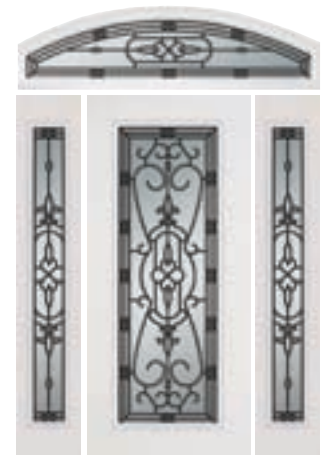

Wrought Iron

Arctic Glass

IMPACT-RATED

SEVERE WEATHER DOORGLASS AVAILABLE.
TRANSOMS NOT INCLUDED.
SEE PAGES 18-25.

Privacy Rating 9

607JA		422JA	
3/4 LIGHT	3/4 SIDELIGHT	12"	14"
6/8 x	3/0		
TF	•	•	•
SF	•	•	•
Steel	•	•	•

686/687*JA			694/690JA	
FULL LIGHT			7" or 8" SIDELIGHT	
6/8 x	2/8	2/10	3/0	12"
				14"
TF	•	•	•	•
SF	•	•	•	•
Steel	•	•	•	•

SEGMENT HEAD TRANSOM 532JA