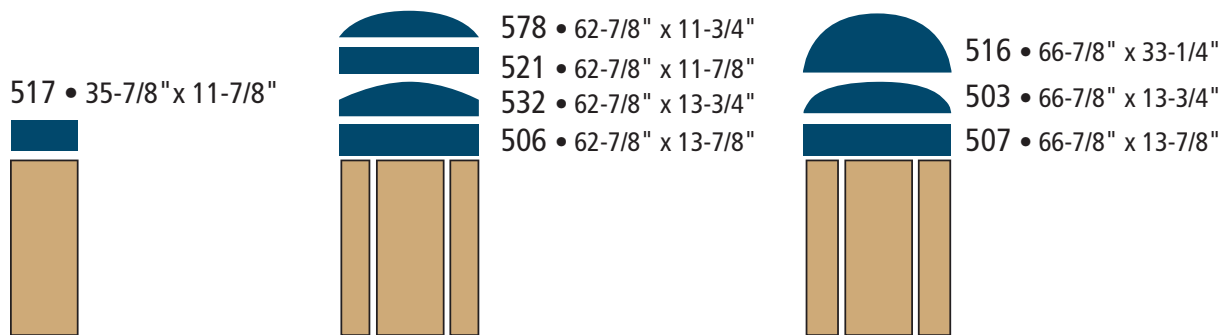

TRANSOM DIMENSIONS FOR DECORATIVE GLASS (Ask us about other sizes for clear transoms)

3/0
SINGLE DOOR

12" 3/0 12"
SINGLE DOOR W/2-12" SIDELIGHTS

14" 3/0 14"
SINGLE DOOR W/2-14" SIDELIGHTS

DOOR HANDING CHART (handing is determined from OUTSIDE view)