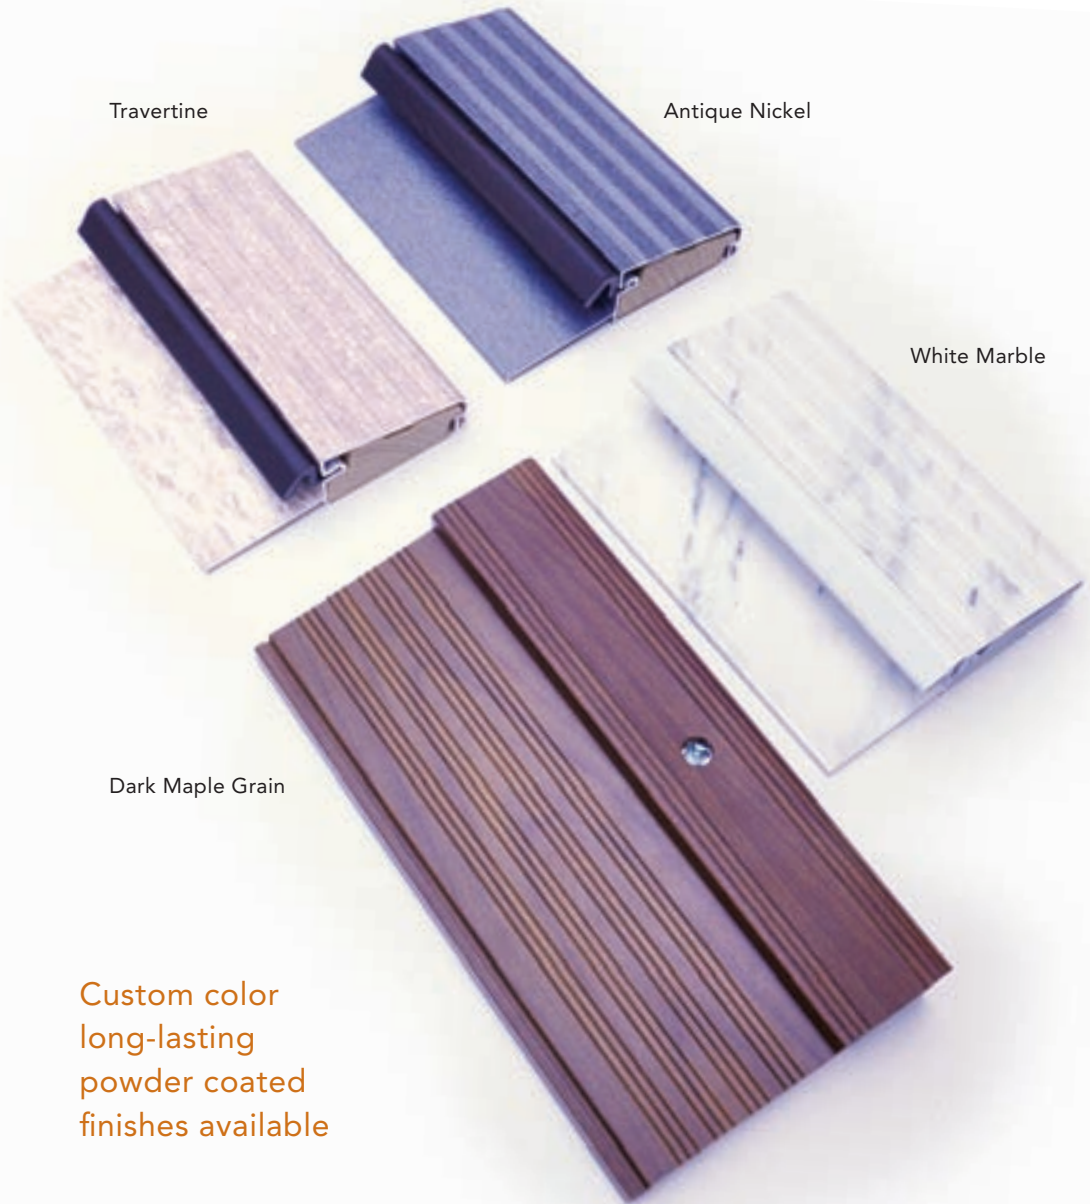

Travertine

Antique Nickel

White Marble

Dark Maple Grain

Custom color
long-lasting
powder coated
finishes available

All astragals and thresholds are Florida Building Code compliant