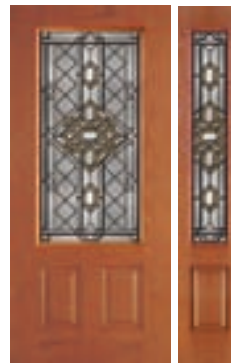

Oil-Rubbed Bronze Caming

- Granite Glass
- Micro-Granite Glass
- Thin Reed Glass
- Bronze Soft Wave Glass
- Clear Bevels

Privacy Rating 7

607AG		422AG	
3/4 LIGHT	3/4 SIDELIGHT	12"	14"
6/8 x 3/0			
TF	•	•	•
SF	•	•	•
Steel	•	•	•