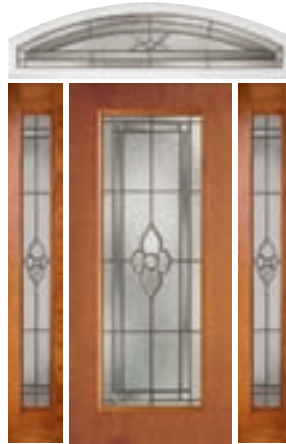

686/687*MN	694/690MN
FULL LIGHT	
6/8 x 2/8	2/10 3/0
TF	• • • •
SF	• • • •
Mahogany	• • • •
Steel	• • • •
SEGMENT HEAD TRANSOM 532MN ■	

Brass, Nickel, or Patina Caming

Clear Cluster Bevels
Clear Bevels
Glue Chip Glass

Privacy Rating 6