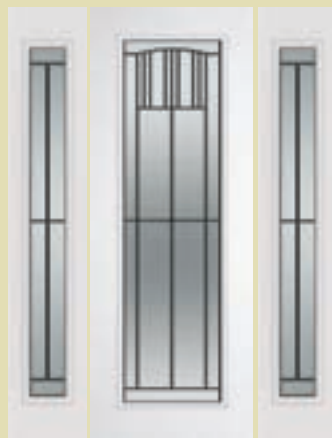

612MI			493MI		
8/0 FULL LIGHT			8/0 SIDELIGHT		
8/0 x	2/8	2/10	3/0	12"	14"
TF	•	•	•	•	•
SF	•	•	•	•	•
Steel	•	•	•	•	•