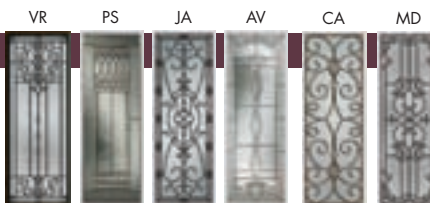

OLD WORLD

A	VR	Veranda	33
A	PS	Paris	34
B	JA	Jacinto	35
B	AV	Avant	36
B	CA	Catalina	37
B	MD	Mediterranean	38