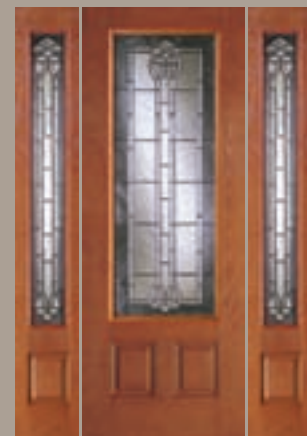

686LM

8/0 3/4 LIGHT
8/0 x 2/8 2/10 3/0 12" 14"
TF
SF
Steel

694/690LM

7" or 8" SIDELIGHT
8/0 x 2/8 2/10 3/0 12" 14"
TF
SF
Steel