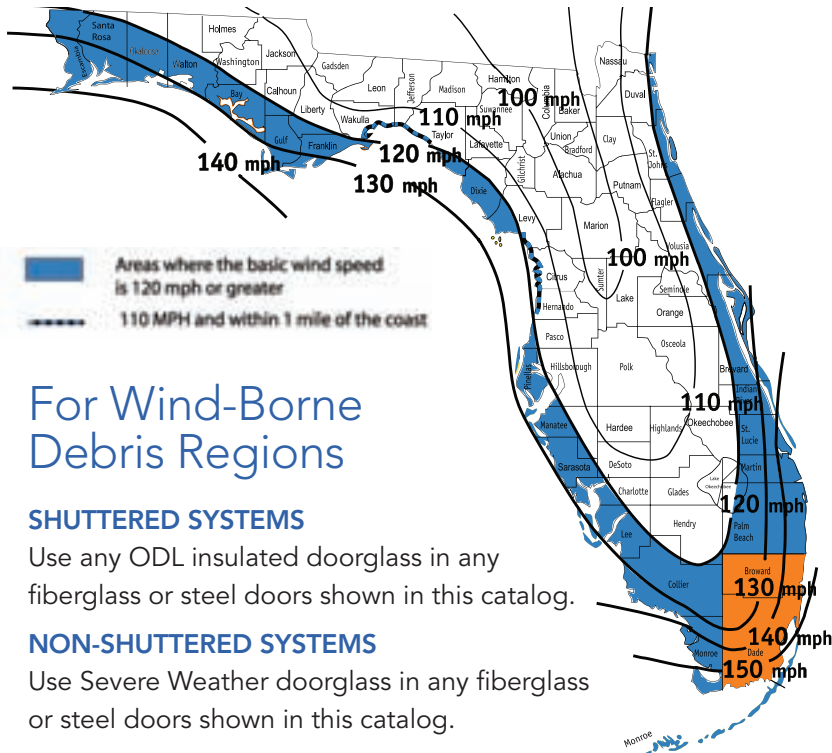

Impact-Rated Entry Systems

Severe Weather® Doorglass by ODL

An *Attractive option*
to storm shutters.

The patented design of Severe Weather Doorglass provides protection from wind-borne debris in areas where wind speeds can exceed 120mph. BHI Door systems meet the wind and missile impact code requirements for Florida's Wind-borne Debris Regions. All impact-rated glass is insulated glass.