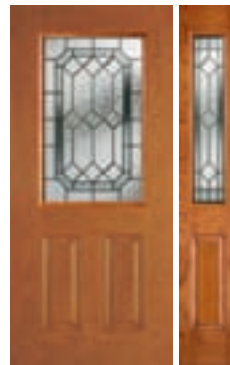

531ME ■
PRIVACY WINDOW

523ME ■
PRIVACY WINDOW

Privacy Rating 6

640ME	
CENTER LIGHT	
6/8 x	3/0
TF	•
SF	•
Steel	•

607ME		422ME	
3/4 LIGHT		3/4 SIDELIGHT	
6/8 x	3/0	12"	14"
TF	•	•	•
SF	•	•	•
Steel	•	•	•

607/422ME Brass or Nickel only