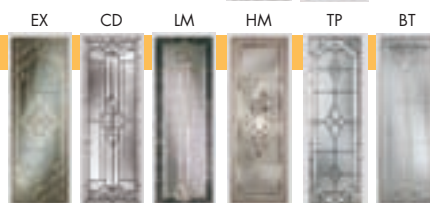

CLASSIC

A	EX	Expressions	47
A	CD	Cadence	48
A	LM	Legacy Master	49
B	HM	Heirlooms	50-51
D	TP	Tripoli	52
C	BT	Bristol	53
D	ME	Majestic	54
C	MN	Nouveau	55
D	TRC	Trace	57
D	CC	Cut Crystal	58