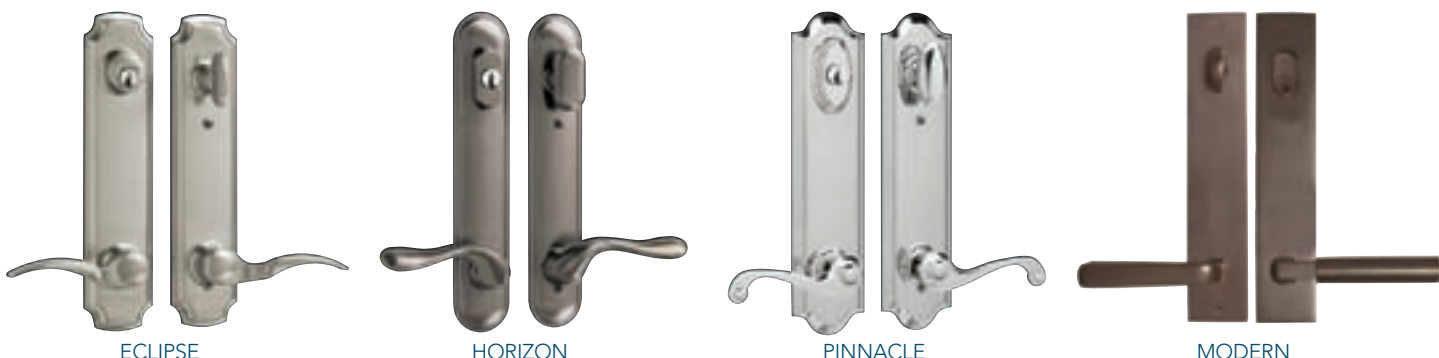

TEN YEAR LIMITED MECHANICAL WARRANTY

See your dealer for more information.

DEADBOLTED

LATCHED

RELEASE

Top Ten Reasons to Buy a W&F Multi-point Lock

1. **SUPERIOR SECURITY PERFORMANCE!** Our impact performance exceeds ASTM Grade 40.
2. **BEST SOLUTION FOR DOUBLE DOOR ENTRY SYSTEMS.** Eliminates the need for surface mounted head and foot bolts!
3. **SUPERIOR LOCK SYSTEM CONSTRUCTION.** One piece I-beam system improves door panel capability--reduces panel movement due to thermal bowing, reduces the amount of costly jobsite call backs.
4. **ONLY MULTI-POINT LOCK WITH STAND ALONE FLORIDA CODE APPROVAL.** 3-Point tested to DP-95, 5-Point Tested to DP-100 (Mahogany Doors), impact tested to Dade County specifications with specific partners.
5. **BROADEST CHOICE OF HANDLE HARDWARE FOR MULTI-POINT SYSTEMS.** W&F, Rocky Mountain, and Emtek available in many styles and finishes.
6. **NORTH AMERICAN DESIGN AND FUNCTION.** Meets fire code and life safety code egress functions. Latches and deadbolts at all 3 points. Rollers on all 3 strikes reduce operating forces.
7. **MULTI-POINT SOLUTIONS FOR A WIDE RANGE OF DOORS.** Installs In wood, fiberglass, and engineered panels. Available for door heights 6/8, 7/0, 8/0, 9/0 and 10/0. No special extensions or modification required. Fits door thickness of 1-3/4" up to 3".
8. **SYSTEMS ARE AVAILABLE IN A MATCHING FINISH.** Lock edge, strike plates, and handle-sets can all be coordinated. **US32D stainless steel recommended for lock mechanism in Florida applications.*
9. **STANDARD DOOR PREP UTILIZED.** 2-3/8". backset allows for larger hardware use. 2-3/4" optional backset.
10. **DESIGNED, FABRICATED, AND MANUFACTURED IN THE USA!**

Handle Set Features

- Solid brass strikeplates and faceplates available
- W&F trim sets can drive our multi-point or traditional latch and deadbolt
- Exclusive series of art-grade Solid Bronze handles available