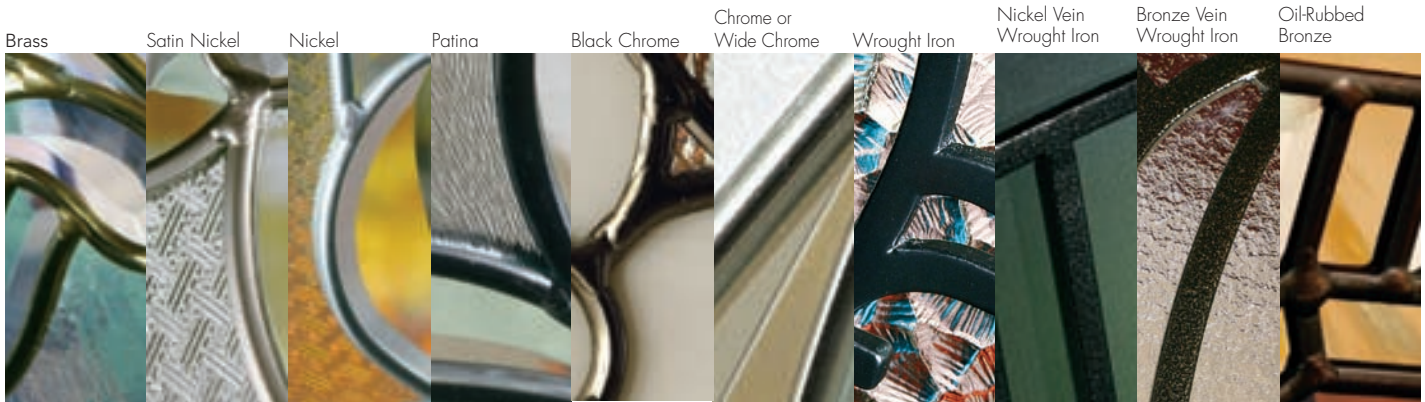

US15S
Pewter

USPP
Prime

US26
Bright Chrome

US26D
Satin Chrome

US32D
Stainless Steel

Astragals

FOR SECURING DOUBLE-DOOR ENTRYWAYS.

- Available in white, bronze and stainable (bronze is standard for stain-grade door systems)
- High quality construction and flush bolt locking mechanism

Thresholds

- Available in aluminum, bronze, bright gold, oak and special colors (all units come standard with an aluminum/mill finish threshold)
- Many style specifications available including Handicap

Astragal flush bolt has locking flip lever for security.

Travertine

Antique Nickel

White Marble

Dark Maple Grain

Custom color
long-lasting
powder coated
finishes available

All astragals and thresholds are Florida Building Code compliant

IN STOCK

Coordinate the Elements of Your Entry

ODL® DOORGLASS

Doorglass Caming

Caming—the metal banding that joins panels of glass—can be a small detail with a big impact on the overall look of your entry. Choose from various options of caming or wrought iron to coordinate with your door hardware, outdoor fixtures, or interior furnishings.