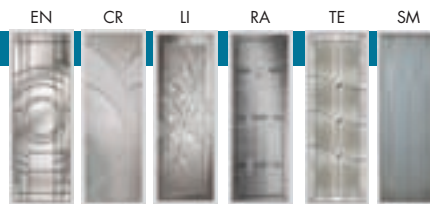

CONTEMPORARY

A	EN	Entropy	39
A	CR	Cirrus	40
B	LI	Impressions	41
C	RA	Radiant Hues	42
C	TE	Teton	43
D	SM	Simplicity	44