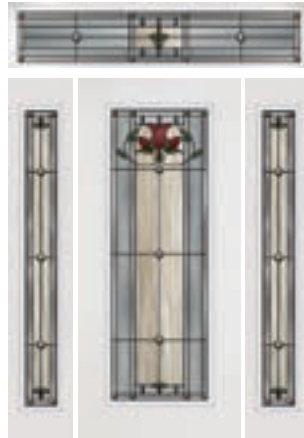

686BLF			694/690BLF	
FULL LIGHT			7" or 8" SIDELIGHT	
6/8 x	2/8	2/10	3/0	12"
TF	•	•	•	•
SF	•	•	•	•
Steel	•	•	•	•

TRANSOM 521BLF ■