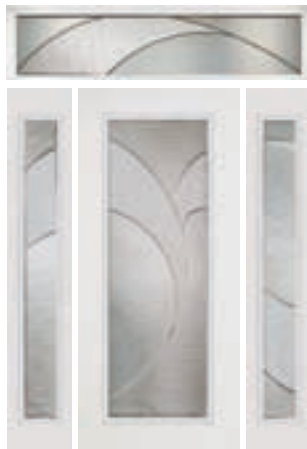

694/690L&R-CR

686CR