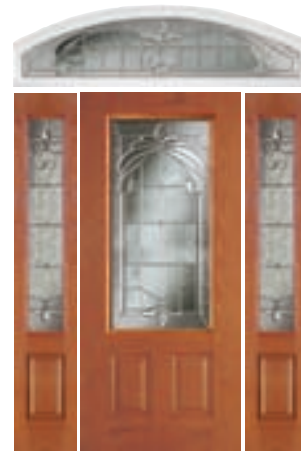

607EX ■		422EX ■	
FULL LIGHT	6/8 x 3/0	7" or 8" SIDELIGHT	12" | 14"
TF	• • • •	• • • •	• • • •
SF	• • • •	• • • •	• • • •
Steel	• • • •	• • • •	• • • •