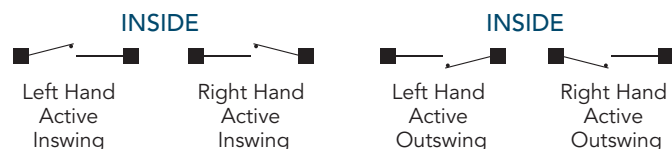

DOUBLE DOORS